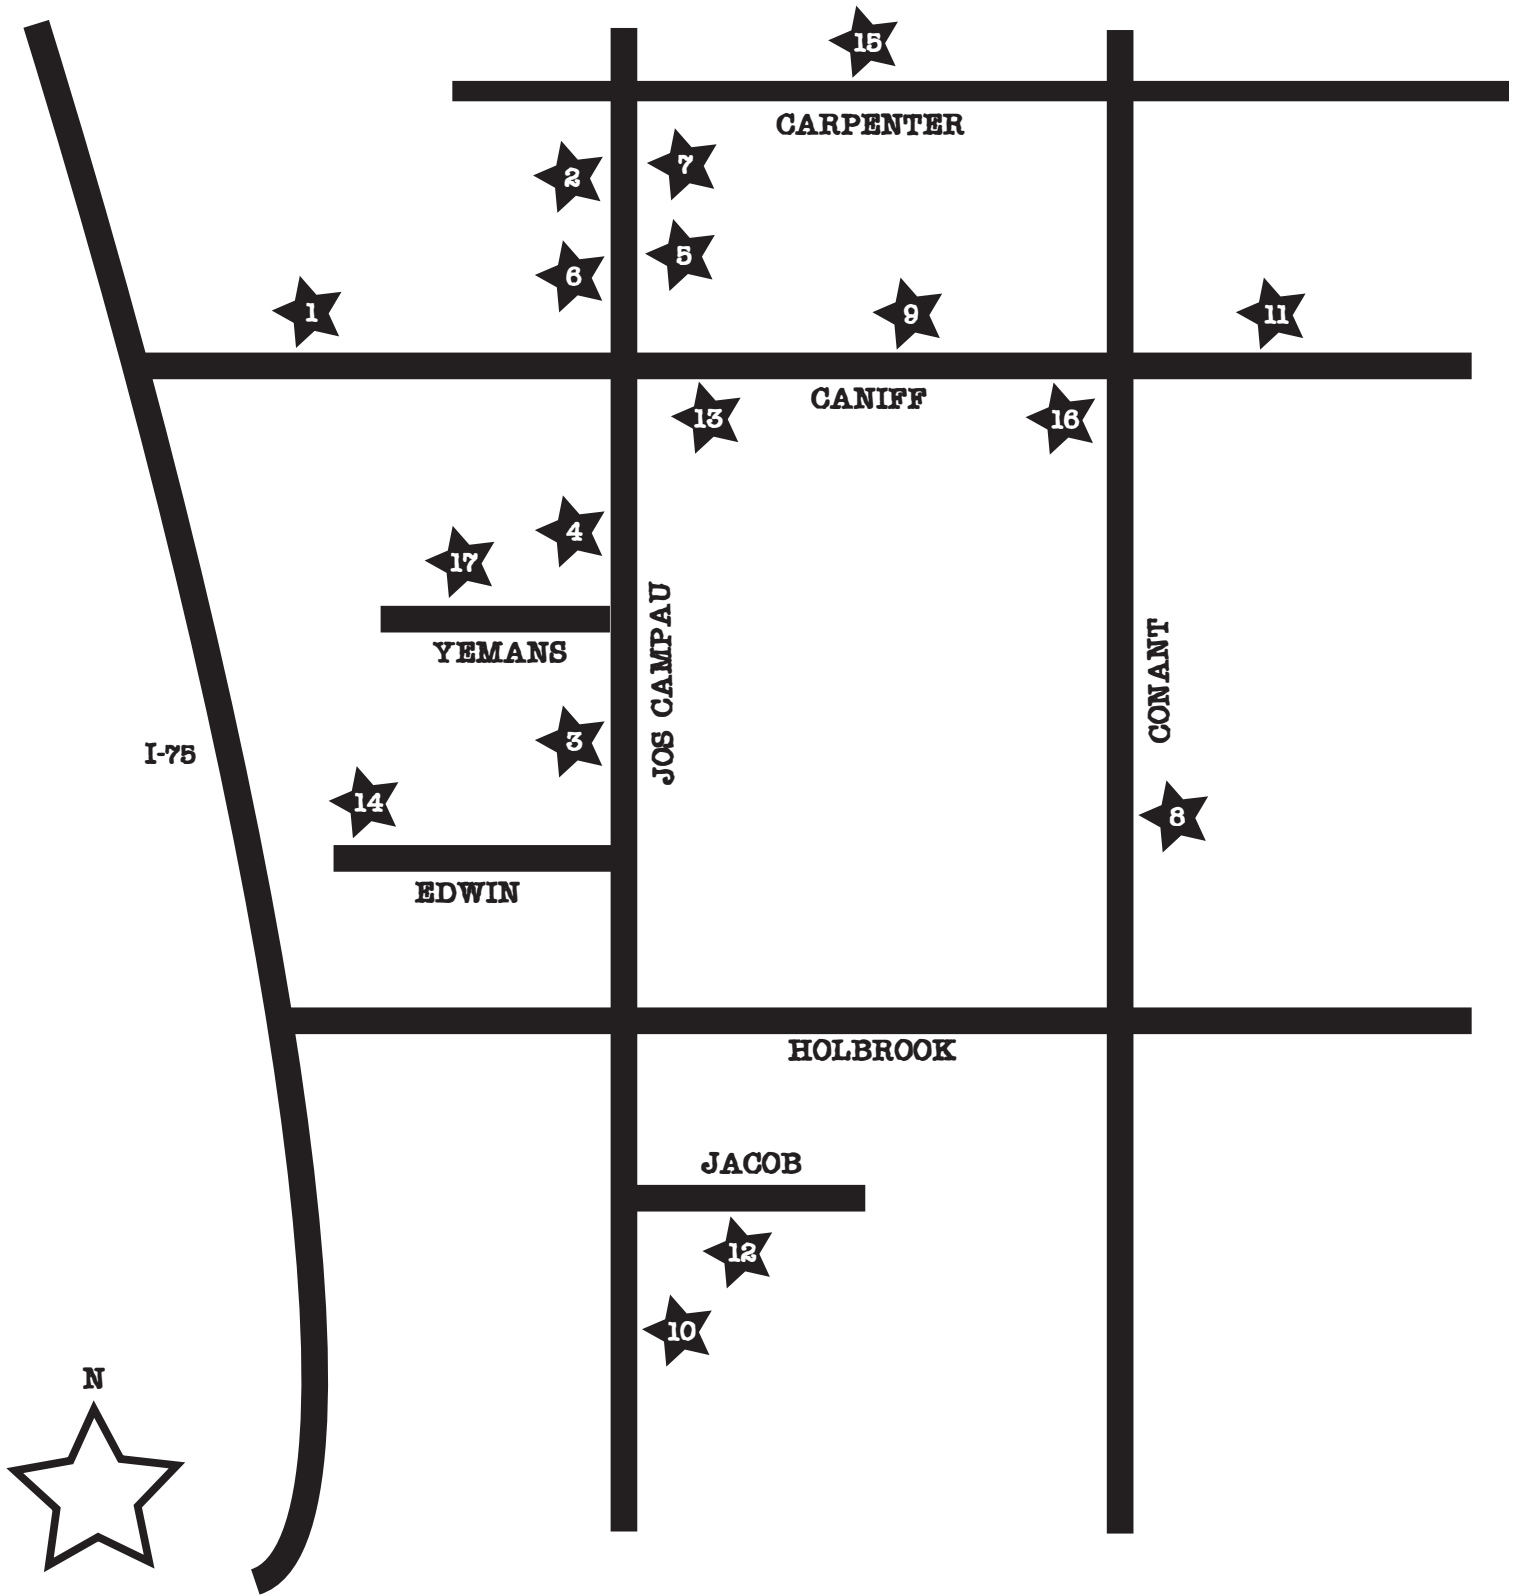

metrotimes
blowout

- 1. ADAM'S CORNER
- 2. THE ATTIC
- 3. BAKER'S STREETCAR
- 4. THE BELMONT
- 5. CARBON

- 6. DIESEL
- 7. JEAN'S
- 8. KNIGHTS OF COLUMBUS
- 9. LOCKER ROOM
- 10. NEW DODGE

- 11. OUTER LIMITS
- 12. PAINTED LADY
- 13. PAYCHECK'S
- 14. POLISH SEA LEAGUE
- 15. SHENANIGAN'S

- 16. SMALLS
- 17. WHISKEY IN THE JAR